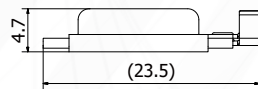

Thermal Protector

CK-01 & CK-99

Features

- Snap Action
- Available with Both of Same (A Type) / Opposite (B Type) Terminals
- Wide Selection of Leads and Insulating Sleeves
- Plastic Case and Epoxy Molding Available in any Specific Applications
- Customization upon Request
- Normally Closed

Applications

- AC Motors of Home Appliances, Pumps, Transformers, Fluorescent Ballasts, HID Ballasts, Recessed Lighting Fixtures, Battery Packs, Vacuum Cleaners, Automotive Accessories Motors, Solenoid Valves, etc.

Temperature Setting Range (at no load)

- 60°C ~ 180°C in increments of 5°C

Life Cycle(Resistive Load)

- 22A/125V AC 6,000 cycles
- 8A/250V AC 6,000 cycles

Circuit Resistance

- To be under 100mΩ at checking between terminals with DC 6V/1AmΩ meter

TYPE B

mm