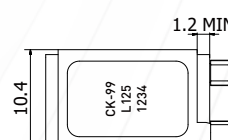

Thermal Protector

CK-01 & CK-99

Features

- Snap Action
- Available with Both of Same (A Type) / Opposite (B Type) Terminals
- Wide Selection of Leads and Insulating Sleeves
- Plastic Case and Epoxy Molding Available in any Specific Applications
- Customization upon Request
- Normally Closed

Applications

- AC Motors of Home Appliances, Pumps, Transformers, Fluorescent Ballasts, HID Ballasts, Recessed Lighting Fixtures, Battery Packs, Vacuum Cleaners, Automotive Accessories Motors, Solenoid Valves, etc.

Temperature Setting Range (at no load)

- 60°C ~ 180°C in increments of 5°C

Life Cycle(Resistive Load)

- 22A/125V AC 6,000 cycles
- 8A/250V AC 6,000 cycles

Circuit Resistance

- To be under 100mΩ at checking between terminals with DC 6V/1AmΩ meter

mm