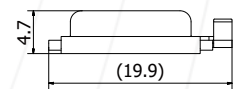

Thermal Protector

CK-01 & CK-99

Features

- Snap Action
- Available with Both of Same (A Type) / Opposite (B Type) Terminals
- Wide Selection of Leads and Insulating Sleeves
- Plastic Case and Epoxy Molding Available in any Specific Applications
- Customization upon Request
- Normally Closed

Applications

- AC Motors of Home Appliances, Pumps, Transformers, Fluorescent Ballasts, HID Ballasts, Recessed Lighting Fixtures, Battery Packs, Vacuum Cleaners, Automotive Accessories Motors, Solenoid Valves, etc.

Temperature Setting Range (at no load)

- 60°C ~ 180°C in increments of 5°C

Life Cycle(Resistive Load)

- 22A/125V AC 6,000 cycles
- 8A/250V AC 6,000 cycles

Circuit Resistance

- To be under 100mΩ at checking between terminals with DC 6V/1AmΩ meter

TYPE B

mm