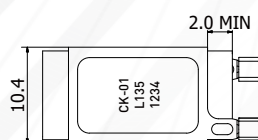

Temperature Setting Range (at no load)

- 60°C ~ 180°C in increments of 5°C

Life Cycle(Resistive Load)

- 22A/125V AC 6,000 cycles
- 8A/250V AC 6,000 cycles

Circuit Resistance

- To be under 100mΩ at checking between terminals with DC 6V/1AmΩ meter